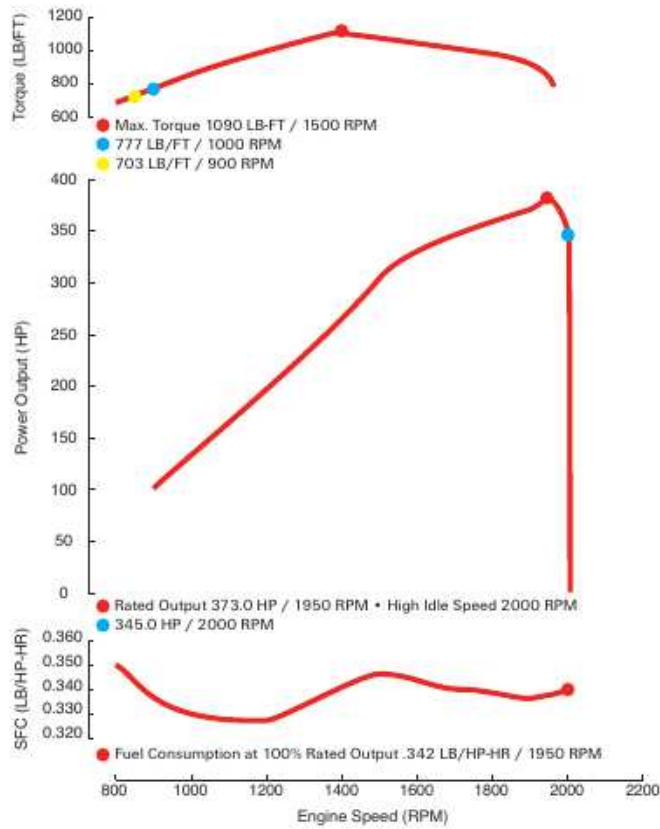

6UZ1X Industrial Performance Curves: