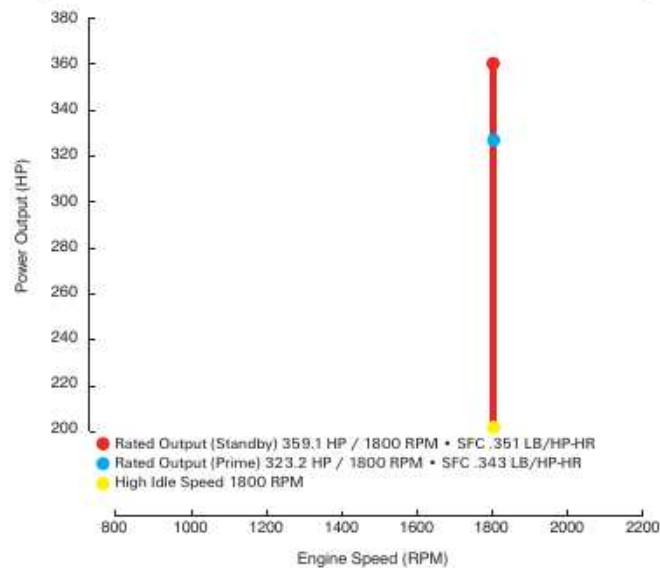

6UZ1X Genset Performance Curves:

Available options:

- Cooling system
- Air cleaner
- Exhaust system
- Front and rear mounts
- Skid base
- Instrument panel & extension harness
- Custom power unit

Horsepower comparison:

Engine Model	Cylinders	Displacement (L)	HP Range
6HK1X	6	7.8	225-300
6UZ1X	6	9.8	275-375
6WG1X	6	15.7	400-550

For additional information, please contact your local distributor or visit www.isuzuengines.com

Isuzu Motors America, LLC

46401 Commerce Center Drive
Plymouth, Michigan 48170
Phone: 734.582.9470
Fax: 734.455.7581

ILS-6UZ1X-E

www.isuzuengines.com