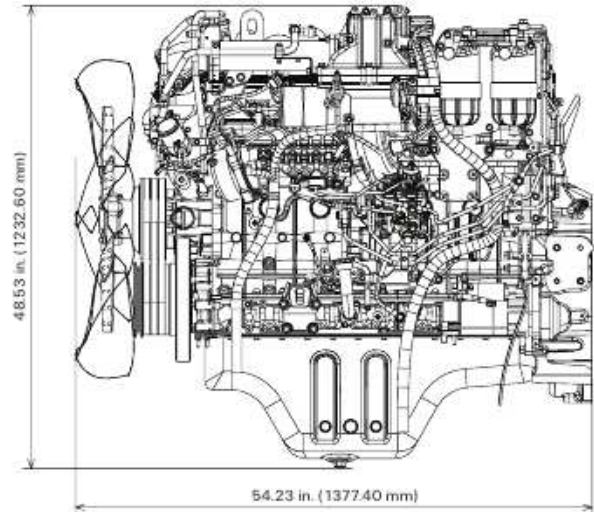

6UZ1X Industrial Performance Curves: