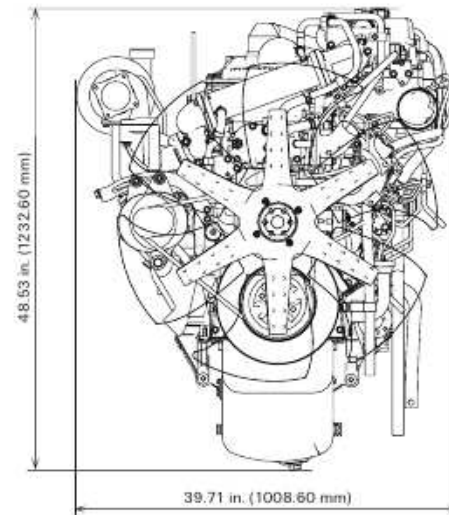

6UZ1X Industrial Performance Curves: