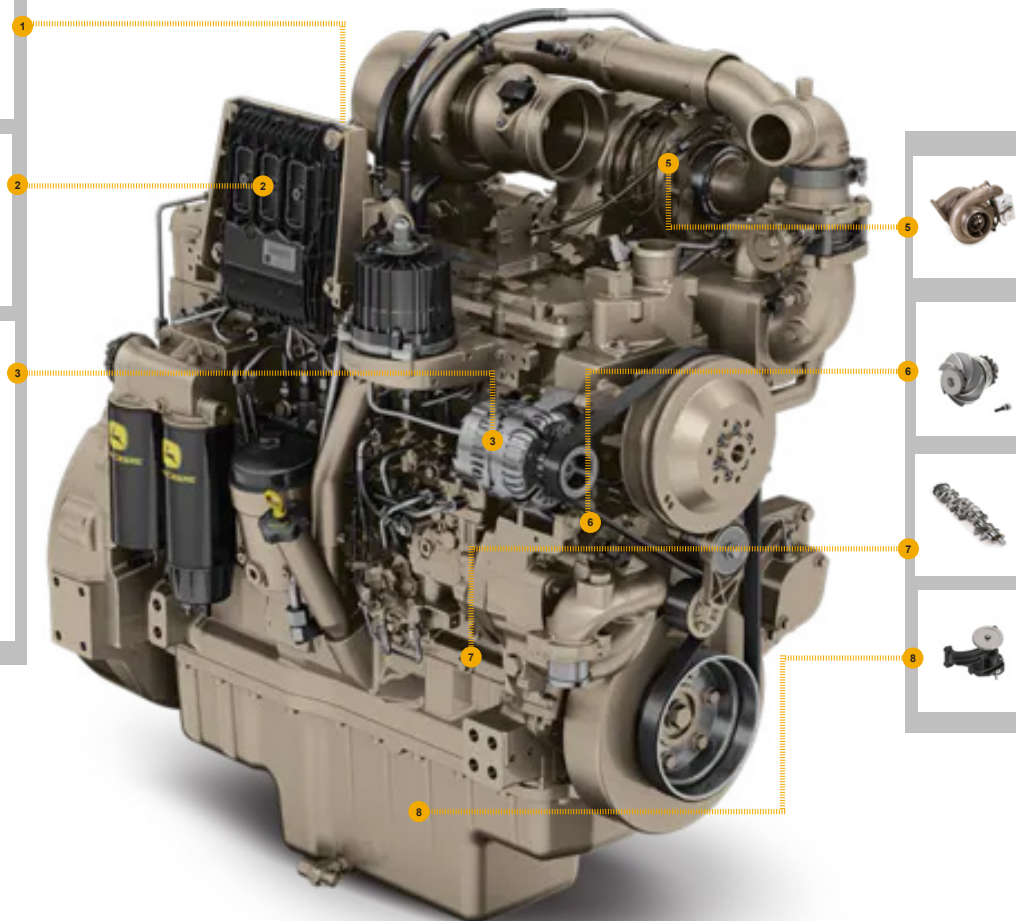

REPLACEMENT PARTS GUIDE

PowerTech PSL 9.0L 6090HFG06 OEM Genset (FT4) Engine

STARTER

[SE502558](#) (REMAN FOR [RE549229](#)) (12V)
(3009)

[SE502823](#) (REMAN FOR [RE549230](#)) (24V)
(3008)

CONTROLLER

[RM100100](#) (REMAN FOR [RE548097](#))
(8454) (8455)

[RM100131](#) (REMAN FOR [RE551059](#))
(8462) (8476) (8453) (8475)

ALTERNATOR

[SE502561](#) (REMAN FOR [RE537508](#))
(12V,120A)(3157)

[SE502674](#) (REMAN FOR [RE558678](#))
(24V,150A)(3163)

[RM100162](#) (REMAN FOR [RE550906](#))
(12V,240A)(3165)

[SE502680](#) (REMAN FOR [RE555751](#))
(12V,200A)(3123)

[SE502563](#) (REMAN FOR [RE558676](#))
(24V,100A)(3156)

JOHN DEERE
Genuine Parts and Service