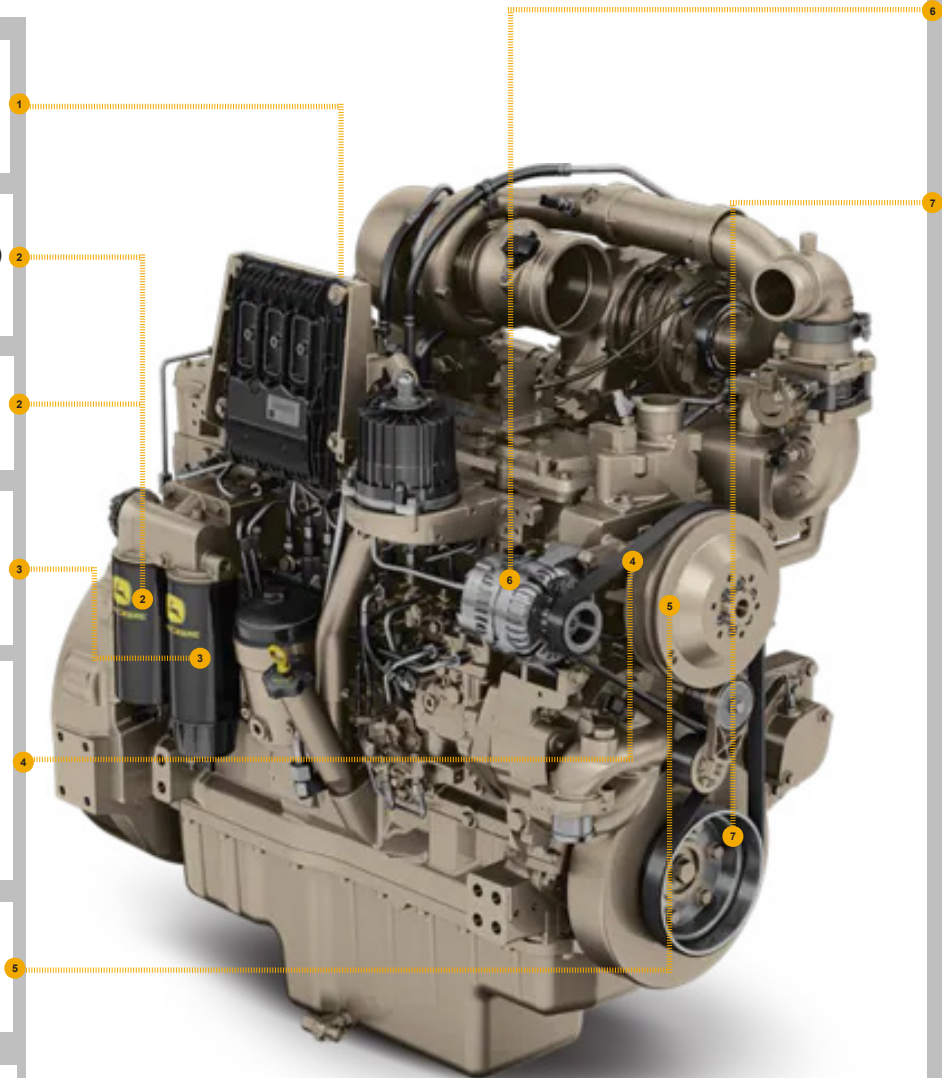

REPLACEMENT PARTS GUIDE

PowerTech PSL 9.0L 6090HFG06 OEM Genset (FT4) Engine

STARTER MOTOR

[RE549230](#) (24 V) (3008)

[RE549229](#) (12 V) (3009)

PRIMARY FUEL FILTER

[RE539465](#) (3527) (3528) (3536) (3537) (9901)
[DZ112918](#)

500 hrs of operation or every 12 Months.

SECONDARY FUEL FILTER

[DZ112918](#) (3527) (3528) (3536) (3537)

500 hrs of operation or every 12 Months.

OIL FILTER

[RE509672](#) (5942)

[DZ118283](#) (5946) (5947)

500 hrs of operation or every 12 Months

FAN PULLEY

[R547096](#) (236E)

[R522828](#) (2319) (2318) (2320) (2326)

[R522827](#) (2314) (2315) (2317) (2325)

SHORT BLOCK ASSEMBLY

[DZ121189](#)

JOHN DEERE

Genuine Parts and Service

REPLACEMENT PARTS GUIDE

PowerTech PSL 9.0L 6090HFG06 OEM Genset (FT4) Engine

STARTER

[SE502558](#) (REMAN FOR [RE549229](#)) (12V)
(3009)

[SE502823](#) (REMAN FOR [RE549230](#)) (24V)
(3008)

CONTROLLER

[RM100100](#) (REMAN FOR [RE548097](#))
(8454) (8455)